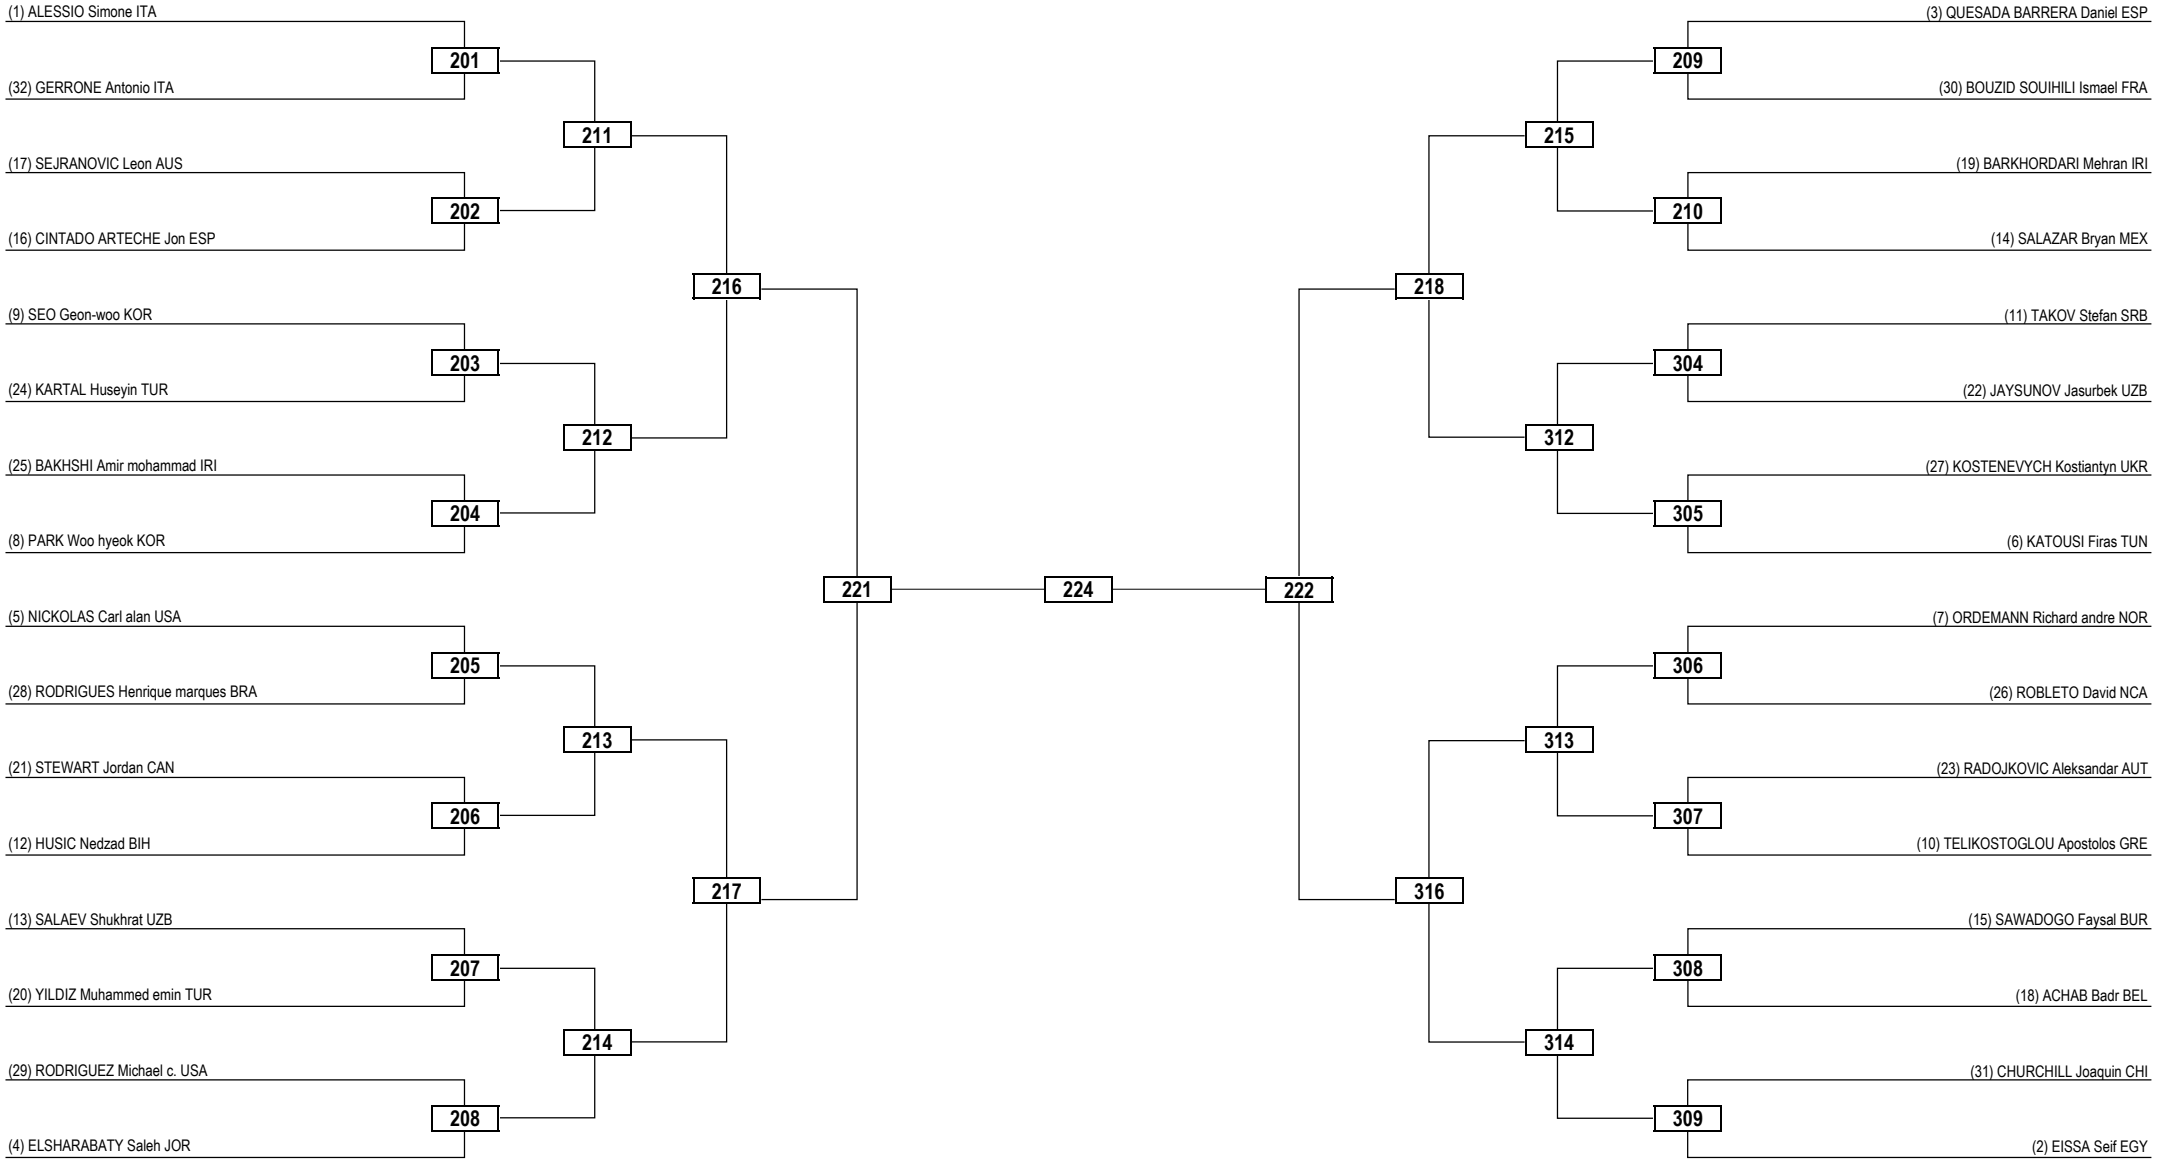

Round of 32	Round of 16	Quarterfinals	Semifinals	Final	Semifinals	Quarterfinals	Round of 16	Round of 32
-------------	-------------	---------------	------------	-------	------------	---------------	-------------	-------------

LEGEND RSC: Win by Referee Stop the Contest WDR: Win by Withdrawal DQB: Win by Disqualification for unsportsmanlike behavior
 (x) Seed PTF: Win by Final Score DSQ: Win by Disqualification R: Round

Round of 32 Round of 16 Quarterfinals Semifinals Final Semifinals Quarterfinals Round of 16 Round of 32

LEGEND RSC: Win by Referee Stop the Contest WDR: Win by Withdrawal DQB: Win by Disqualification for unsportsmanlike behavior
 (x) Seed PTF: Win by Final Score DSQ: Win by Disqualification R: Round