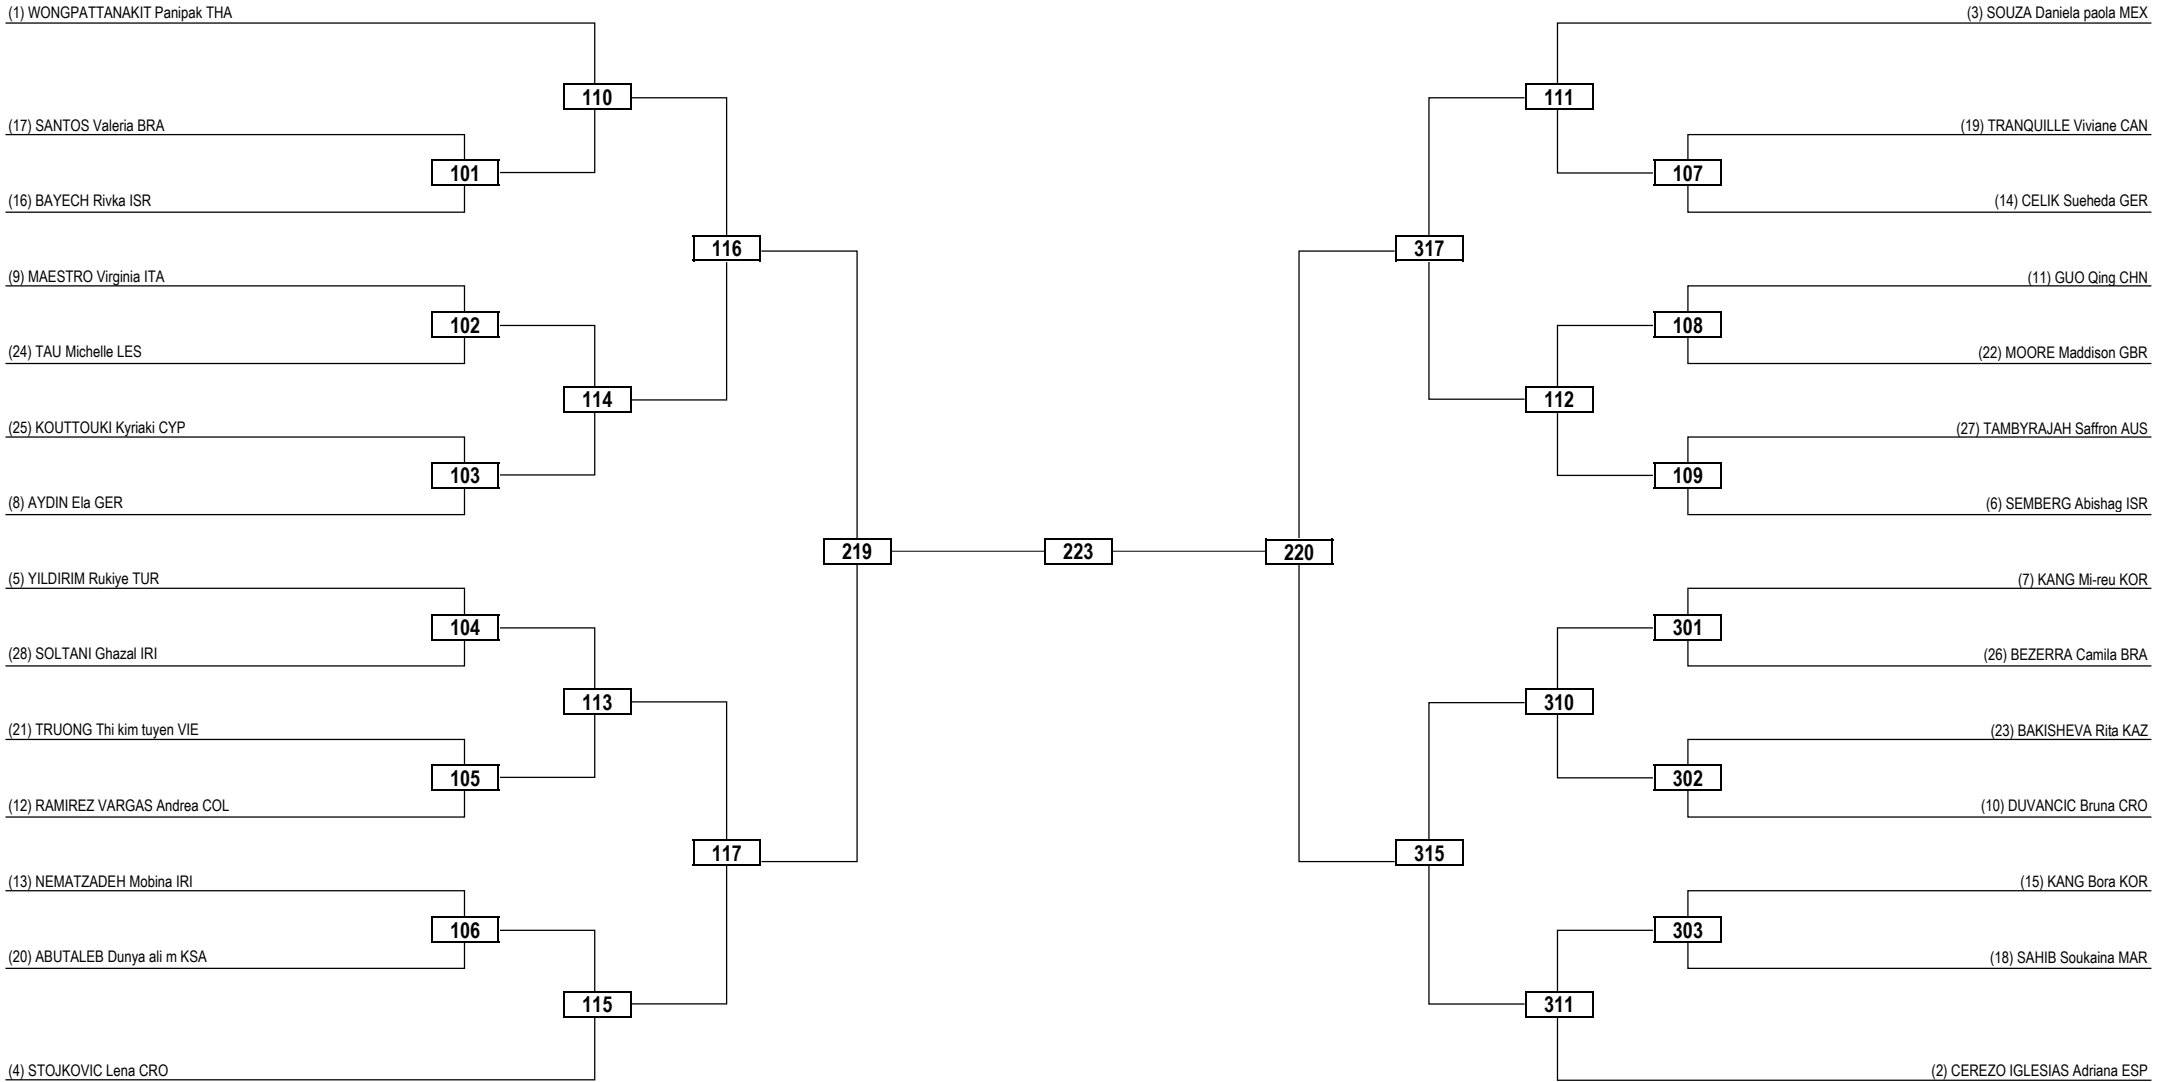

Round of 32	Round of 16	Quarterfinals	Semifinals	Final	Semifinals	Quarterfinals	Round of 16	Round of 32
-------------	-------------	---------------	------------	-------	------------	---------------	-------------	-------------

LEGEND RSC: Win by Referee Stop the Contest WDR: Win by Withdrawal DQB: Win by Disqualification for unsportsmanlike behavior
 (x) Seed PTF: Win by Final Score DSQ: Win by Disqualification R: Round

Round of 32 Round of 16 Quarterfinals Semifinals Final Semifinals Quarterfinals Round of 16 Round of 32

LEGEND RSC: Win by Referee Stop the Contest WDR: Win by Withdrawal DQB: Win by Disqualification for unsportsmanlike behavior
 (x) Seed PTF: Win by Final Score DSQ: Win by Disqualification R: Round